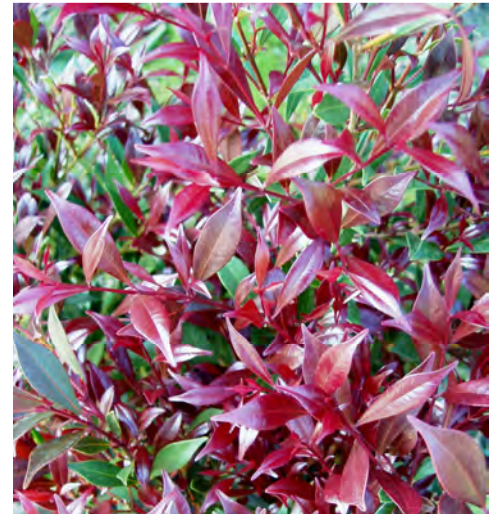

Acmena smithii minor 'Cherry Surprise'

WIRREANDA NURSERY

7 Wirreanda Road North, Ingleside NSW 2101

T: 02 9450 1400 F: 02 9450 2664

E: sales7@wirreandanursery.com.au

W: www.wirreandanursery.com.au

This Fact Sheet is meant as a guide only. For more information or horticultural advice speak to one of our qualified staff.

27/10/2010